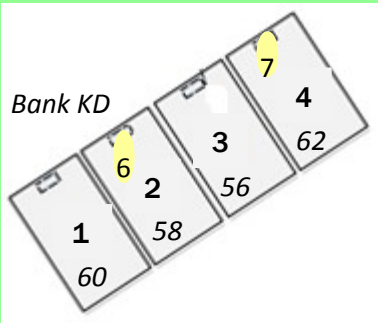

String C (aurora 1.2)

Bank KA

String A (aurora 2.1)

Bank KC

Bank KB

Tigo maximizers

#	last 3 digits of sn
1	74N
2	9EM
3	C2Z
4	34V
5	946
6	06J
7	E74
8	71S
9	C3W
10	C1S
11	DFJ
12	78J
13	06Y

T
i
g
o
#

Bank KD

String B

(aurora 1.1,
Tigo string D)

Bank KE

inlet

nn

Panel # & last 2 digits of sn

G

Tigo gateway (on panel KB2)

Chim
ney

Peak of roof

EAST

For more info on panels (by "bank" and "number"),
and Tigos (by number) see serialNumbers_1sept2013.pdf.

**1 Sept 2013. Panel layout, DMH notation
(approximate scale and location, not showing conduit).**